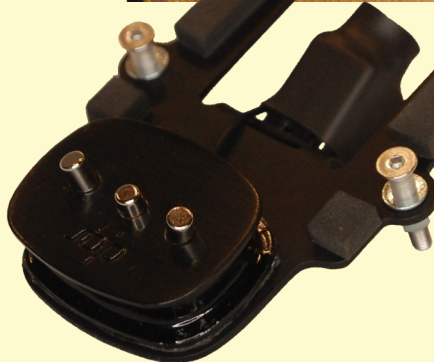

sbip
cello

model: C-TA 4171

Magnetic Pick Up

for Classic Cello

for Piezo Cello

sbip - instruments

Stefan Beyer

Westewitzer Str. 28